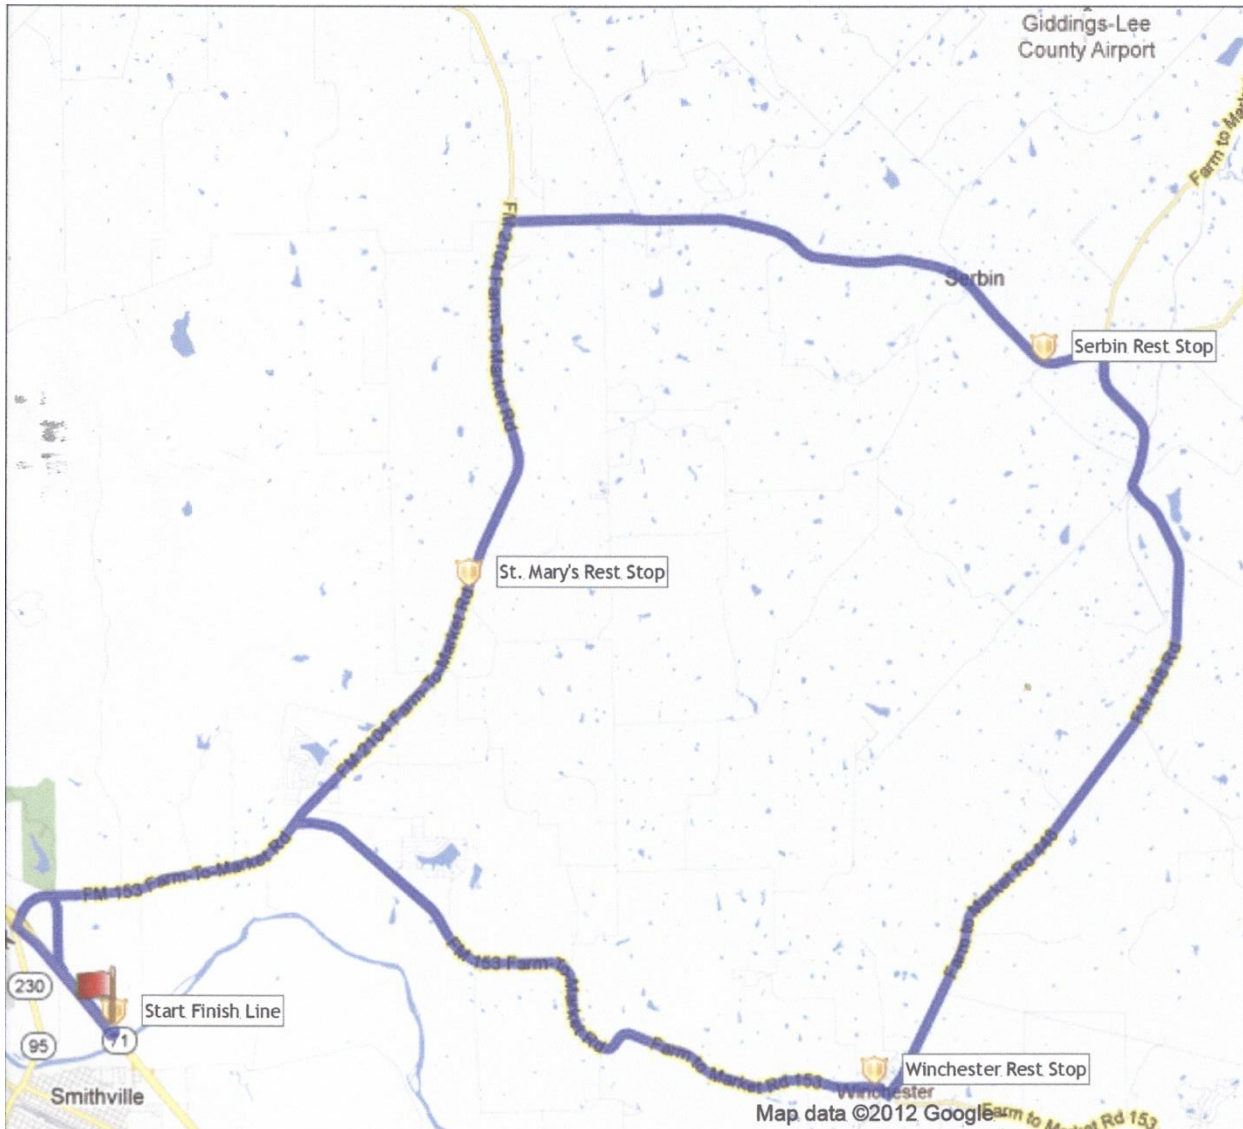

# Pedal Thru the Pines 70 mile route

Head West on TX-71	
Turn right onto 2-Mile Lane	at .8 miles
Turn right onto FM 153	1.5 miles
Continue to left onto FM 2104	4.2 miles
Rest Stop at St. Mary's	7.3 miles
Turn right onto FM 2239	11.2 miles
Rest Stop in Serbin	17.3 miles
Turn right onto FM 448	18 miles
Turn right onto FM 153	26.8 miles
Rest Stop in Winchester	27 miles
Turn right onto FM 2104	34.4 miles
Rest Stop at St. Mary's	37.4 miles
Turn right onto FM 2239	41.3 miles
Rest Stop in Serbin	47.4 miles
Turn right onto FM 448	48 miles
Turn right onto FM 153	57 miles
Rest Stop in Winchester	57.1 miles
Turn left at stop sign to stay on FM 153	64.5 miles
Turn left onto Hwy 71 East ramp	67.8 miles
Turn right to finish line	69.2 miles